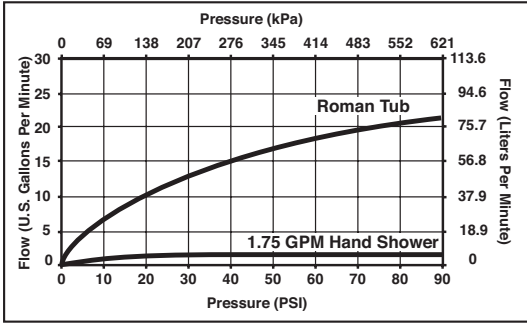

Delta reserves the right (1) to make changes in specifications and materials, and (2) to change or discontinue models, both without notice or obligation. Dimensions are for reference only. See current full-line price book or www.deltafaucet.com for finish options and product availability.
DSP-B-T2752 Rev. D