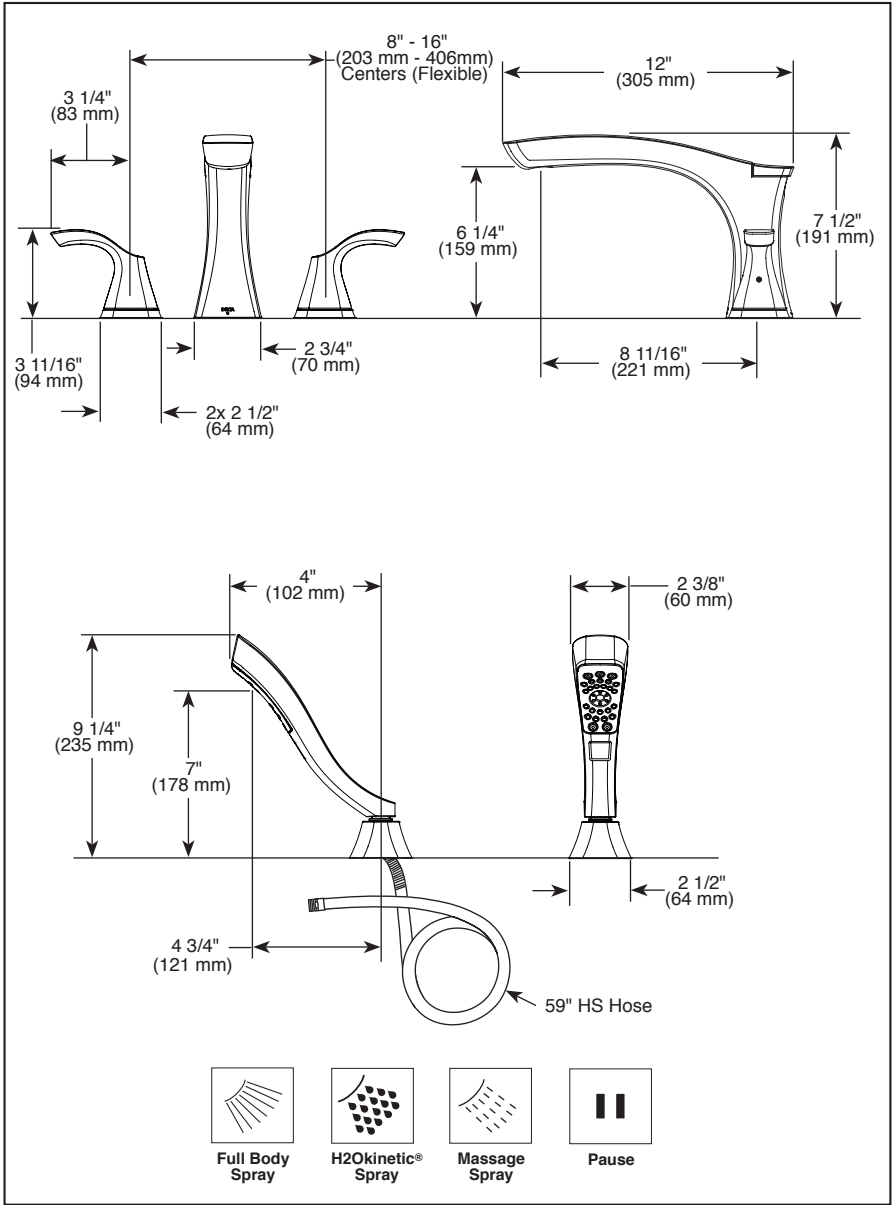

Submitted Model No.: _____
 Specific Features: _____

▲ Designate Proper Finish Suffix

see what Delta can do™

ROMAN TUB/WHIRLPOOL FAUCET TRIM

- Tesla™ Bath Collection
- Three Hole Installation (T2752 Series)
- Four Hole Installation (T4752 Series)
- Rough-In Kit Must Also be Ordered to Complete Installation (R4707 for four hole and R2707 for three hole)

STANDARD SPECIFICATIONS:

- Trim Only for two handle Roman Tub faucet for concealed mounting
- Temperature and volume controlled with handles.
- Rough-In kit must also be ordered to complete installation (R4707 for four hole and R2707 for three hole). There are separate specification sheets on each rough-in kit if more details are required.
- Handshower includes certified double check valves for backflow prevention (T4752)
- H₂Okinetic® 4-setting handshower (T4752)
- Handshower maximum flow rate 1.75 gpm @ 80 psi, 6.6 L/min @ 550 kPa
- Red/blue indicators

COMPLETE VALVE COMPLIES WITH:

- ASME A112.18.1 / CSA B125.1
- Indicates compliance to ICC/ANSI A117.1 - Valve control only
- EPA WaterSense® - Applies to handshower only - 59552*

Delta reserves the right (1) to make changes in specifications and materials, and (2) to change or discontinue models, both without notice or obligation. Dimensions are for reference only. See current full-line price book or www.deltafaucet.com for finish options and product availability.
 DSP-B-T2752 Rev. D